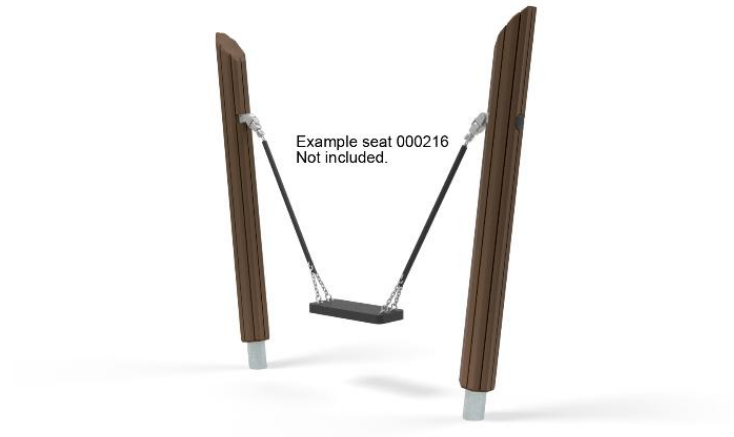

QFL0049-1

SWING FRAME

User age	1+
Number of users	1
Product length, mm	1850
Product width, mm	140
Product height, mm	1680
Impact area, m ²	7.7
Falling space, m ²	7.7
Max. free fall height, mm	1000
Safety info	EN 1176-1, 2 TÜV