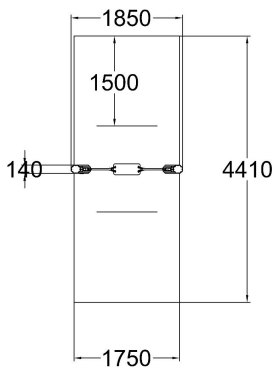

**QFL0049-1**

**SWING FRAME**

User age	1+
Number of users	1
Product length, mm	1850
Product width, mm	140
Product height, mm	1680
Impact area, m <sup>2</sup>	7.7
Falling space, m <sup>2</sup>	7.7
Max. free fall height, mm	1000
Safety info	EN 1176-1, 2 TÜV