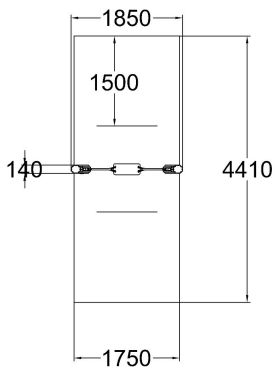

QFL0049-1

SWING FRAME

User age	1+
Number of users	1
Product length, mm	1850
Product width, mm	140
Product height, mm	1680
Impact area, m ²	7.7
Falling space, m ²	7.7
Max. free fall height, mm	1000
Safety info	EN 1176-1, 2 TÜV