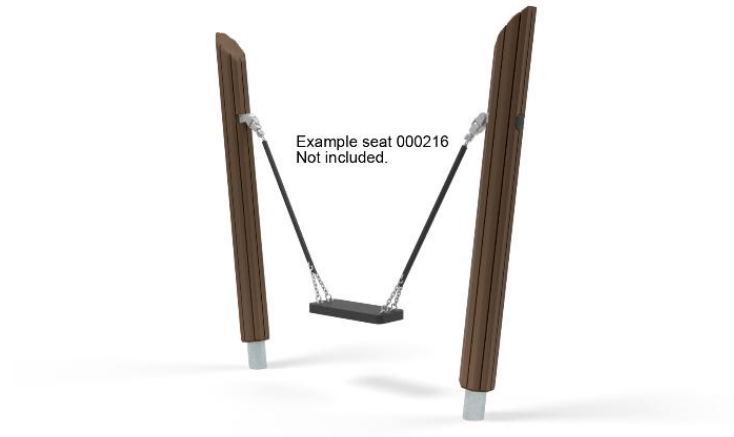

**QFL0049-1**

**SWING FRAME**

User age	1+
Number of users	1
Product length, mm	1850
Product width, mm	140
Product height, mm	1680
Impact area, m <sup>2</sup>	7.7
Falling space, m <sup>2</sup>	7.7
Max. free fall height, mm	1000
Safety info	EN 1176-1, 2 TÜV