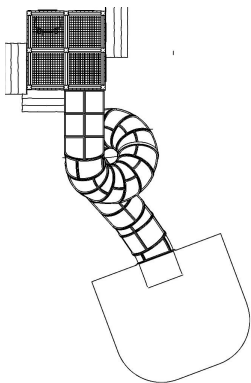

-  Climbing
3
-  Meeting points
3
-  Roofs
1
-  Slides
1
-  Towers
1

User age	3+
Number of users	19
Product length, mm	3950
Product width, mm	6170
Product height, mm	6200
Impact area, m ²	8
Falling space, m ²	8
Height required, mm	6500
Max. free fall height, mm	1000
Safety info	EN 1176-1, 3 TÜV