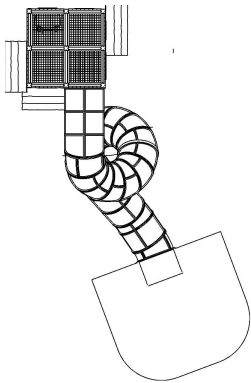

-  Climbing
3
-  Meeting points
3
-  Roofs
1
-  Towers
1

| | |
|-------------------------------|------------------|
| User age | 3+ |
| Number of users | 19 |
| Product length, mm | 6170 |
| Product width, mm | 3950 |
| Product height, mm | 6200 |
| Impact area, m ² | 8 |
| Falling space, m ² | 8 |
| Height required, mm | 7000 |
| Max. free fall height, mm | 1000 |
| Safety info | EN 1176-1, 3 TÜV |