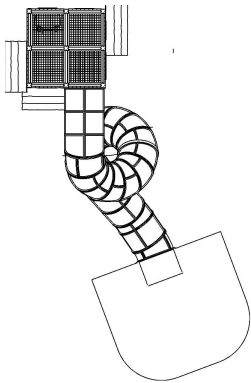

-  Climbing
3
-  Meeting points
3
-  Roofs
1
-  Towers
1

User age	3+
Number of users	19
Product length, mm	6170
Product width, mm	3950
Product height, mm	6200
Impact area, m ²	8
Falling space, m ²	8
Height required, mm	7000
Max. free fall height, mm	1000
Safety info	EN 1176-1, 3 TÜV