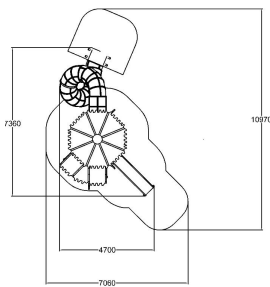

-  Climbing
1
-  Roofs
2
-  Slides
2
-  Towers
1

User age	3+
Number of users	30
Product length, mm	7360
Product width, mm	4700
Product height, mm	7360
Impact area, m ²	37.5
Falling space, m ²	37.5
Max. free fall height, mm	1520
Safety info	EN 1176-1, 3 TÜV