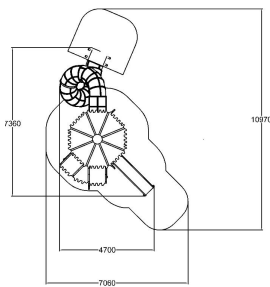

-  Climbing
1
-  Roofs
2
-  Slides
2
-  Towers
1

| | |
|-------------------------------|------------------|
| User age | 3+ |
| Number of users | 30 |
| Product length, mm | 7360 |
| Product width, mm | 4700 |
| Product height, mm | 7360 |
| Impact area, m ² | 37.5 |
| Falling space, m ² | 37.5 |
| Max. free fall height, mm | 1520 |
| Safety info | EN 1176-1, 3 TÜV |