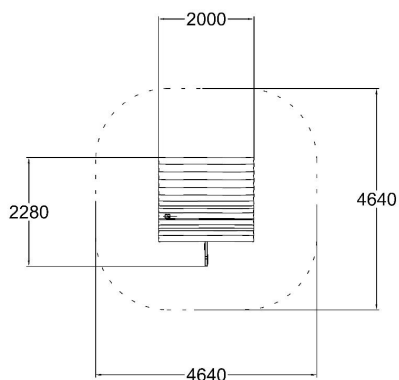

-  Meeting points
3
-  Play panels
1
-  Towers
1

User age	1+
Number of users	6
Product length, mm	2280
Product width, mm	2000
Product height, mm	2920
Falling space, m ²	19.5
Max. free fall height, mm	590
Safety info	EN 1176-1 TÜV
Installation time (for 1), h	4