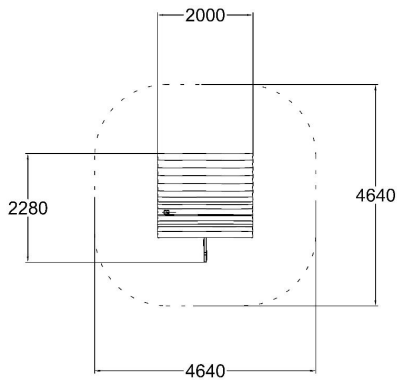

-  Meeting points
3
-  Play panels
1
-  Towers
1

User age	1+
Number of users	6
Product length, mm	2280
Product width, mm	2000
Product height, mm	2920
Falling space, m ²	19.5
Max. free fall height, mm	590
Safety info	EN 1176-1 TÜV
Installation time (for 1), h	4