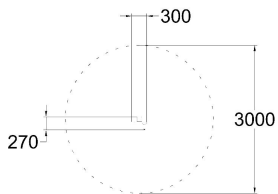

**CHARGE STATION**

Product length, mm	260
Product width, mm	300
Product height, mm	1050
Falling space, m <sup>2</sup>	7
Safety info	EN 1176-1 TÜV