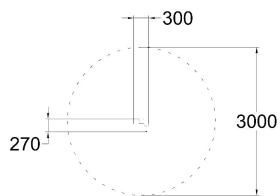

CHARGE STATION

Product length, mm	260
Product width, mm	300
Product height, mm	1050
Falling space, m ²	7
Safety info	EN 1176-1 TÜV