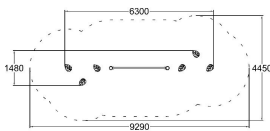

QFL0038

LEAF STEP PATH

User age	3+
Number of users	3
Product length, mm	1480
Product width, mm	6280
Product height, mm	2700
Falling space, m ²	32.9
Height required, mm	3700
Max. free fall height, mm	490
Safety info	EN 1176-1 TÜV
Installation time (for 1), h	6