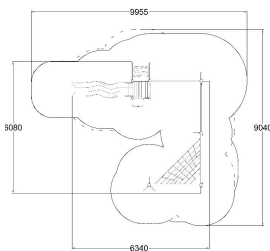

QFL0036-1

SLIDING AND CLIMBING

User age	3+
Number of users	14
Product length, mm	6340
Product width, mm	6080
Product height, mm	3000
Impact area, m ²	58.1
Falling space, m ²	58.4
Max. free fall height, mm	2500
Safety info	EN 1176-1, 3 TÜV
Installation time (for 1), h	15