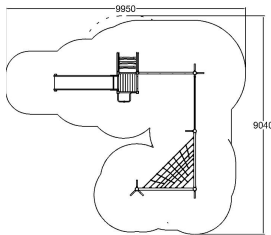

QFL0036

SLIDING AND CLIMBING

User age	3+
Number of users	14
Product length, mm	6220
Product width, mm	6080
Product height, mm	3000
Impact area, m ²	58
Falling space, m ²	58
Height required, mm	4300
Max. free fall height, mm	2500
Safety info	EN 1176-1, 3 TÜV
Installation time (for 1), h	15