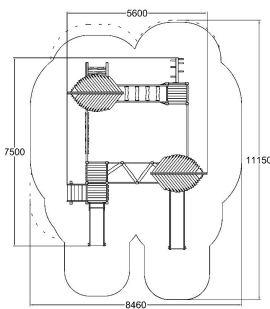

-  Bridges  
2
-  Climbing  
5
-  Play panels  
2
-  Roofs  
2
-  Slides  
2
-  Towers  
4

User age	1+
Number of users	23
Product length, mm	7650
Product width, mm	4840
Product height, mm	3810
Impact area, m <sup>2</sup>	74.5
Falling space, m <sup>2</sup>	77.4
Height required, mm	4810
Max. free fall height, mm	2430
Safety info	EN 1176-1, 3 TÜV
Installation time (for 1), h	24