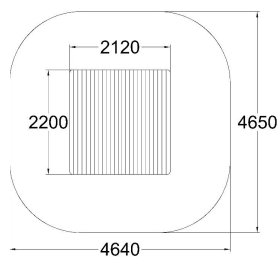

Meeting points  
1

Roofs  
1

User age	1+
Product length, mm	2200
Product width, mm	2150
Product height, mm	2460
Falling space, m <sup>2</sup>	19.6
Max. free fall height, mm	320
Safety info	EN 1176-1 TÜV