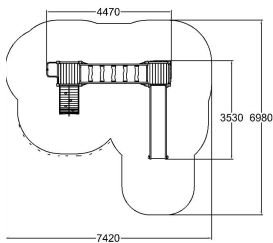

-  Bridges
1
-  Climbing
2
-  Meeting points
2
-  Slides
2
-  Towers
2

User age	3+
Number of users	9
Product length, mm	3530
Product width, mm	4470
Product height, mm	2950
Impact area, m ²	37.1
Falling space, m ²	37.4
Max. free fall height, mm	1470
Safety info	EN 1176-1, 3 TÜV