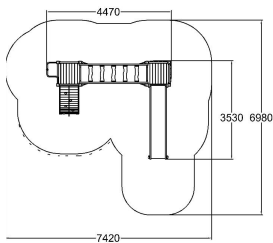

-  Bridges
1
-  Climbing
2
-  Meeting points
2
-  Slides
2
-  Towers
2

| | |
|-------------------------------|------------------|
| User age | 3+ |
| Number of users | 9 |
| Product length, mm | 3530 |
| Product width, mm | 4470 |
| Product height, mm | 2950 |
| Impact area, m ² | 37.1 |
| Falling space, m ² | 37.4 |
| Max. free fall height, mm | 1470 |
| Safety info | EN 1176-1, 3 TÜV |