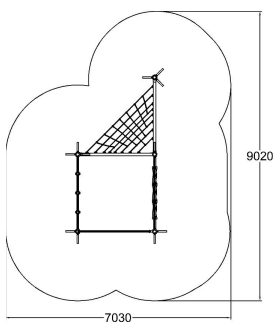

# ADVENTURE TRACK

User age	4+
Number of users	10
Product length, mm	5480
Product width, mm	3150
Product height, mm	3000
Impact area, m <sup>2</sup>	51
Falling space, m <sup>2</sup>	51
Height required, mm	4400
Max. free fall height, mm	2600
Safety info	EN 1176-1 TÜV
Installation time (for 1), h	15