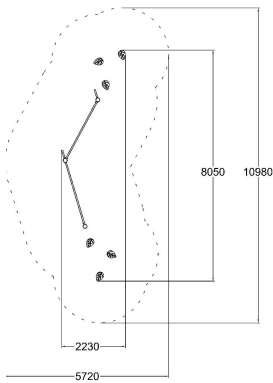

# LEAF STEP PATH

User age	4+
Number of users	10
Product length, mm	8050
Product width, mm	2230
Product height, mm	2700
Max. free fall height, mm	510
Safety info	EN 1176-1 TÜV