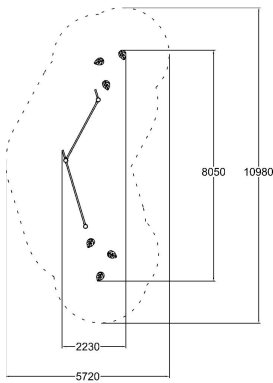

# LEAF STEP PATH

User age	4+
Number of users	10
Product length, mm	8050
Product width, mm	2230
Product height, mm	2700
Falling space, m <sup>2</sup>	43.5
Max. free fall height, mm	510
Safety info	EN 1176-1 TÜV