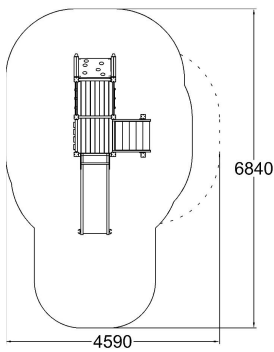

-  Climbing
1
-  Play panels
1
-  Slides
1
-  Towers
1

User age	1+
Number of users	6
Product length, mm	1650
Product width, mm	3880
Product height, mm	1650
Impact area, m ²	22
Falling space, m ²	24
Height required, mm	3450
Max. free fall height, mm	1000
Safety info	EN 1176-1, 3 TÜV
Installation time (for 1), h	4