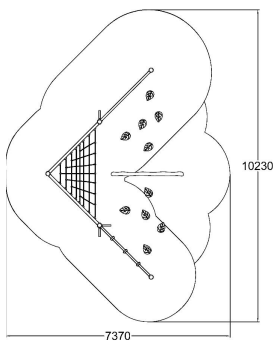

QFL0018

CLIMBING PLAY

User age	4+
Number of users	14
Product length, mm	4520
Product width, mm	6940
Product height, mm	2700
Impact area, m <sup>2</sup>	50
Falling space, m <sup>2</sup>	50
Height required, mm	3700
Max. free fall height, mm	2460
Safety info	EN 1176-1 TÜV
Installation time (for 1), h	16