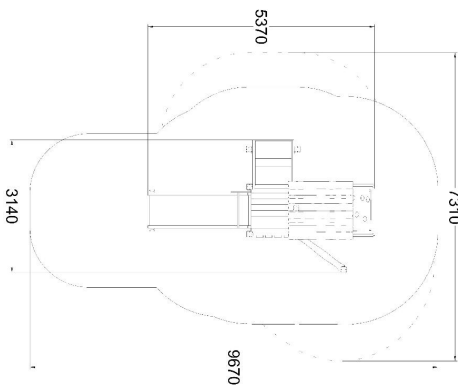

-  Balancing
1
-  Climbing
1
-  Meeting points
1
-  Play panels
2
-  Roofs
1
-  Slides
1
-  Towers
1

User age	1+
Number of users	6
Product length, mm	2240
Product width, mm	3880
Product height, mm	2670
Impact area, m ²	22
Falling space, m ²	25
Height required, mm	3000
Max. free fall height, mm	1000
Safety info	EN 1176-1, 3 TÜV