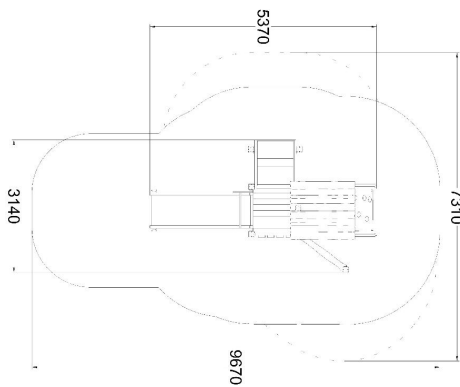

-  Climbing
1
-  Play panels
1
-  Slides
1
-  Towers
1

User age	+1
Number of users	8
Product length, mm	3880
Product width, mm	2240
Product height, mm	2670
Impact area, m ²	22
Falling space, m ²	25.4
Height required, mm	3670
Max. free fall height, mm	1000
Safety info	EN 1176-1, 3 TÜV
Installation time (for 1), h	4