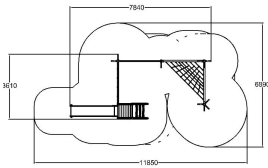

-  Balancing  
1
-  Climbing  
6
-  Slides  
1

User age	3+
Number of users	16
Product length, mm	3610
Product width, mm	7840
Product height, mm	3000
Impact area, m <sup>2</sup>	60.3
Falling space, m <sup>2</sup>	60.6
Max. free fall height, mm	2500
Safety info	EN 1176-1, 3 TÜV