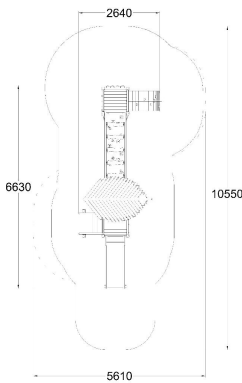

-  Bridges  
1
-  Climbing  
2
-  Play panels  
1
-  Roofs  
1
-  Slides  
1
-  Towers  
2

User age	1+
Number of users	10
Product length, mm	6630
Product width, mm	2720
Product height, mm	3790
Impact area, m <sup>2</sup>	39
Falling space, m <sup>2</sup>	41.6
Height required, mm	4790
Max. free fall height, mm	1470
Safety info	EN 1176-1, 3 TÜV