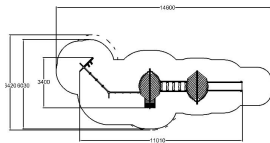

-  Balancing
1
-  Bridges
1
-  Climbing
6
-  Roofs
2
-  Slides
1

User age	3+
Number of users	16
Product length, mm	3400
Product width, mm	11010
Product height, mm	3820
Impact area, m ²	58
Falling space, m ²	59.3
Height required, mm	4820
Max. free fall height, mm	2500
Safety info	EN 1176-1, 3 TÜV