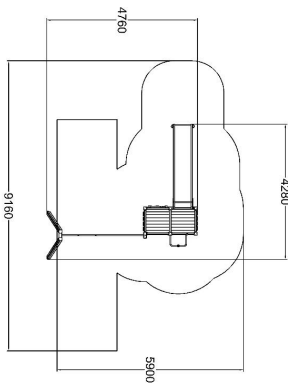

-  Climbing
2
-  Slides
2
-  Swinging
1
-  Towers
1

User age	3+
Number of users	8
Product length, mm	4280
Product width, mm	4760
Product height, mm	2550
Impact area, m ²	37.4
Falling space, m ²	37.4
Max. free fall height, mm	1470
Safety info	EN 1176-1, 2, 3 TÜV
Installation time (for 1), h	10