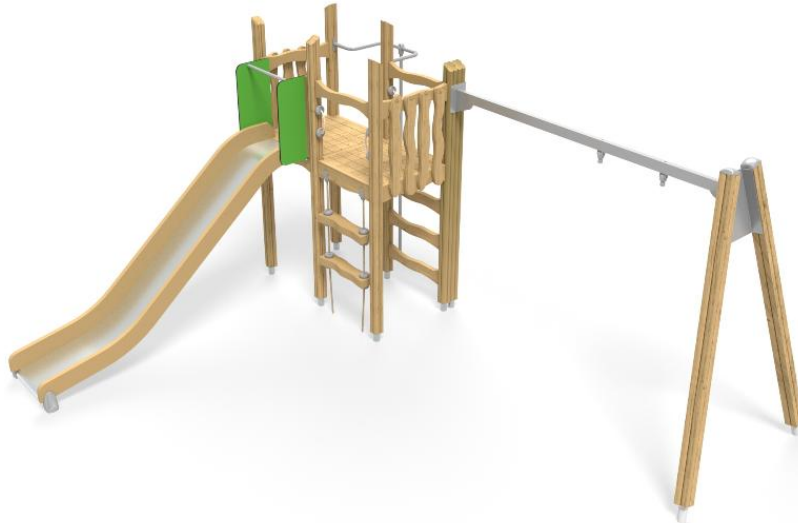

-  Climbing
2
-  Slides
2
-  Swinging
1
-  Towers
1

User age	3+
Number of users	8
Product length, mm	4280
Product width, mm	4760
Product height, mm	2550
Impact area, m ²	37.4
Falling space, m ²	37.4
Max. free fall height, mm	1470
Safety info	EN 1176-1, 2, 3 TÜV
Installation time (for 1), h	10