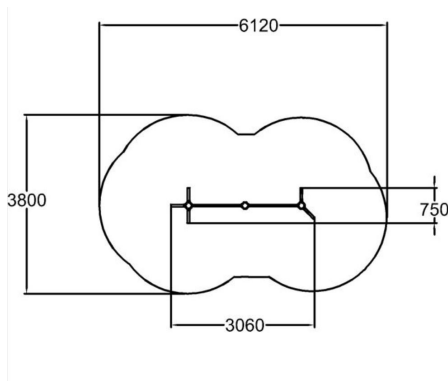

QFL0009

CHINNING BARS FOR 2

User age	5+
Number of users	3
Product length, mm	750
Product width, mm	3060
Product height, mm	1900
Impact area, m ²	18.9
Falling space, m ²	18.9
Max. free fall height, mm	1480
Safety info	EN 1176-1 TÜV
Installation time (for 1), h	1