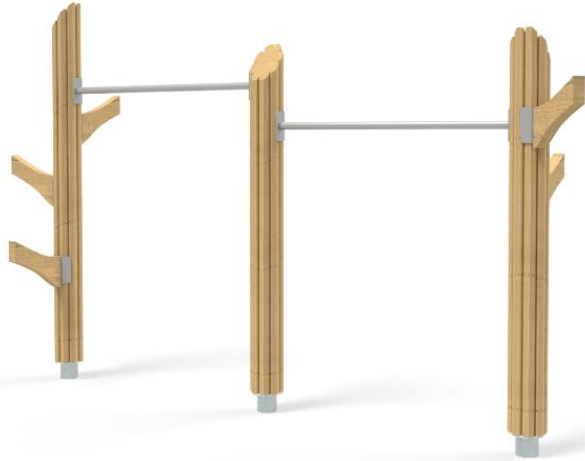

QFL0009

CHINNING BARS FOR 2

User age	5+
Number of users	3
Product length, mm	750
Product width, mm	3060
Product height, mm	1900
Impact area, m ²	18.9
Falling space, m ²	18.9
Max. free fall height, mm	1480
Safety info	EN 1176-1 TÜV
Installation time (for 1), h	1