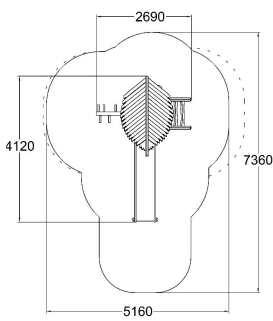

-  Climbing
2
-  Roofs
1
-  Slides
2
-  Towers
1

Number of users	6
Product length, mm	4120
Product width, mm	2730
Product height, mm	3820
Impact area, m ²	26
Falling space, m ²	28.2
Max. free fall height, mm	1470
Safety info	EN 1176-1, 3 TÜV
Installation time (for 1), h	8