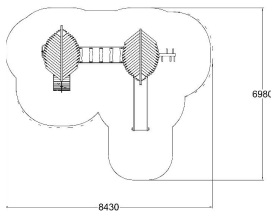

-  Balancing
1
-  Bridges
1
-  Climbing
4
-  Meeting points
3
-  Play panels
3
-  Roofs
2
-  Slides
1
-  Towers
2

User age	3+
Number of users	9
Product length, mm	4260
Product width, mm	5440
Product height, mm	3820
Impact area, m ²	39.8
Falling space, m ²	40.4
Height required, mm	4820
Max. free fall height, mm	1470
Safety info	EN 1176-1, 3 TÜV
Installation time (for 1), h	16