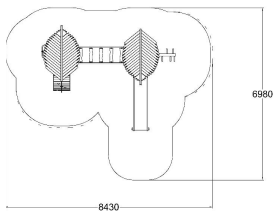

FINGER LADDER AND SERPENTIN

Number of users	2
Product length, mm	1190
Product width, mm	240
Product height, mm	2220
Falling space, m ²	14.6
Safety info	EN 16630, EN 1176-1 TÜV
Installation time (for 1), h	4