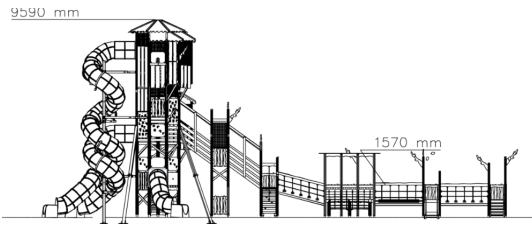

Q81499

FAIRY'S TREEHOUSE

Number of users	60
Impact area, m ²	113
Falling space, m ²	121.9
Max. free fall height, mm	1570
Safety info	EN 1176-1, 3 TÜV
Ropes	