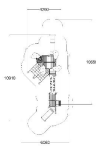

# ACTIVITY TOWER

-  Balancing  
1
-  Bridges  
1
-  Climbing  
2
-  Play panels  
8
-  Slides  
2

Product length, mm	10910
Product width, mm	4260
Product height, mm	4040
Impact area, m <sup>2</sup>	59.8
Max. free fall height, mm	1520
Safety info	EN 1176-1, 3 TÜV
Ropes	