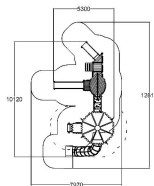

-  Balancing  
1
-  Bridges  
1
-  Climbing  
3
-  Play panels  
1
-  Slides  
3

Product length, mm	10120
Product width, mm	5300
Product height, mm	4860
Impact area, m <sup>2</sup>	77
Falling space, m <sup>2</sup>	64
Max. free fall height, mm	1820
Safety info	EN 1176-1, 3 TÜV