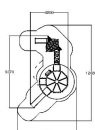

-  Balancing
1
-  Bridges
1
-  Climbing
2
-  Play panels
1
-  Slides
2

Product length, mm	9370
Product width, mm	4890
Product height, mm	4815
Falling space, m ²	58.4
Max. free fall height, mm	1470
Safety info	EN 1176-1, 3 TÜV