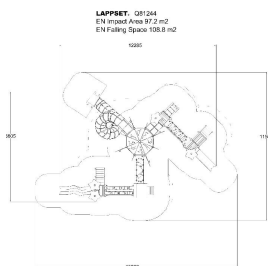

-  Bridges
3
-  Climbing
8
-  Crawling
1
-  Play panels
11
-  Slides
3
-  Towers
5

User age	3+
Number of users	30
Product length, mm	8605
Product width, mm	12285
Product height, mm	7755
Impact area, m ²	97.2
Falling space, m ²	108.8
Max. free fall height, mm	2120
Safety info	EN 1176-1, 3 TÜV
Ropes	