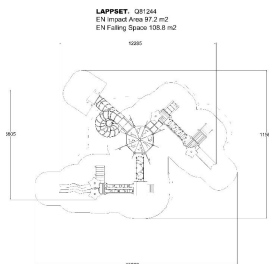

-  Bridges
3
-  Climbing
8
-  Crawling
1
-  Play panels
11
-  Slides
3
-  Towers
5

User age	3+
Number of users	30
Product length, mm	8605
Product width, mm	12285
Product height, mm	7755
Impact area, m ²	97.2
Falling space, m ²	108.8
Max. free fall height, mm	2120
Safety info	EN 1176-1, 3 TÜV
Ropes	