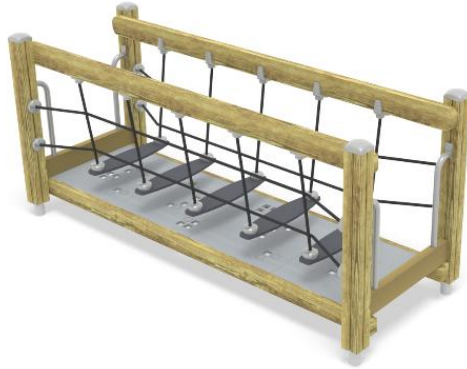

MARKET SHOP DESK

Max. free fall height, mm	300
Safety info	EN 1176-1 TÜV