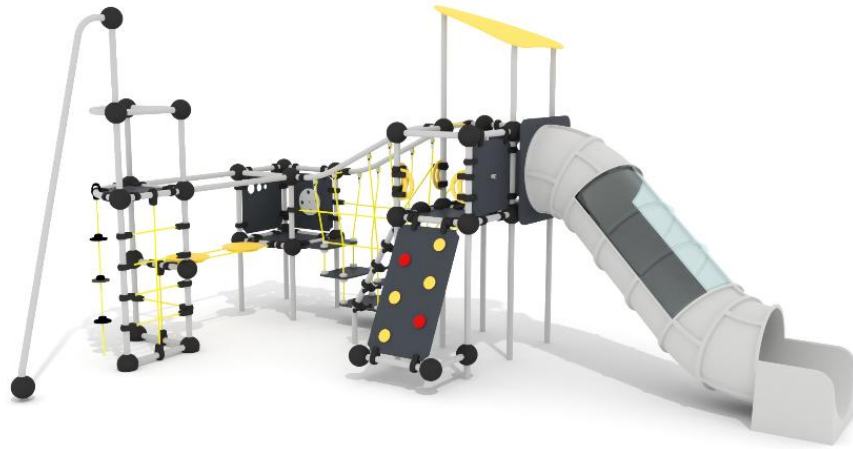

-  Climbing
5
-  Play panels
1
-  Towers
2

Product length, mm	6870
Product width, mm	4540
Product height, mm	3410
Impact area, m ²	56
Max. free fall height, mm	1640
Safety info	EN 1176-1, 3 TÜV