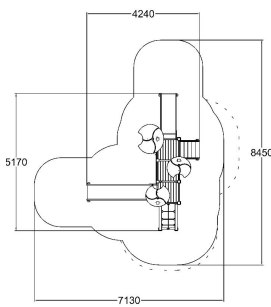

-  Climbing
2
-  Meeting points
6
-  Play panels
1
-  Slides
2

Product length, mm	5170
Product width, mm	4240
Product height, mm	3890
Impact area, m ²	36
Falling space, m ²	38.8
Max. free fall height, mm	1470
Safety info	EN 1176-1, 3 TÜV
Ropes	