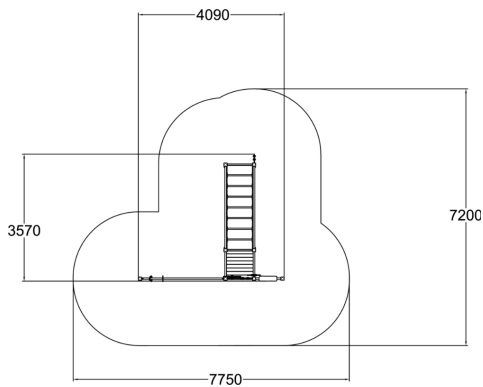

-  Balancing  
2
-  Exercising  
1
-  Play panels  
2

User age	2-5
Number of users	6
Product length, mm	3540
Product width, mm	4090
Product height, mm	2500
Max. free fall height, mm	1130
Safety info	ASTM F1487-21