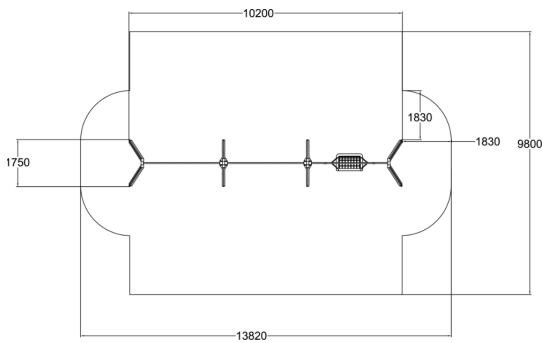

Q61044

SWING FOR 4 + INCLUSIVE SEAT (ASTM)

User age	5-12
Number of users	5
Product length, mm	1750
Product width, mm	10200
Max. free fall height, mm	2450
Safety info	ASTM F1487-21