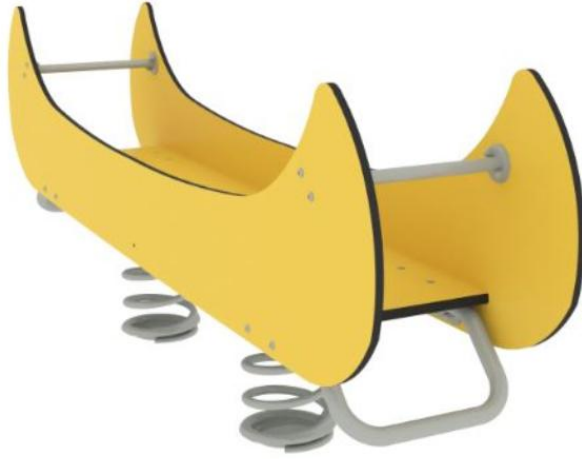

**YELLOW CANOE (ASTM)**

User age	2-5
Number of users	2
Product length, mm	400
Product width, mm	2280
Product height, mm	850
Max. free fall height, mm	420
Safety info	ASTM F1487-17