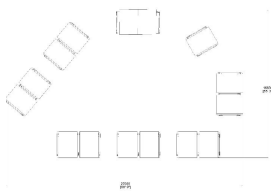

**OUTDOOR CLASSROOM**

Product length, mm	16830
Product width, mm	27030
Product height, mm	3310