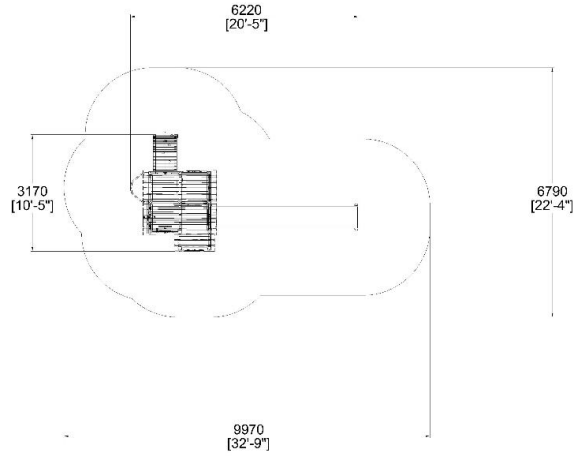

# PLAY HOUSE TOWER (ASTM)

-  Climbing  
3
-  Meeting points  
2
-  Play panels  
3
-  Roofs  
1
-  Slides  
2
-  Towers  
1

|                           |               |
|---------------------------|---------------|
| User age                  | 5-12          |
| Number of users           | 12            |
| Product length, mm        | 3170          |
| Product width, mm         | 6220          |
| Product height, mm        | 4570          |
| Max. free fall height, mm | 1970          |
| Safety info               | ASTM F1487-17 |