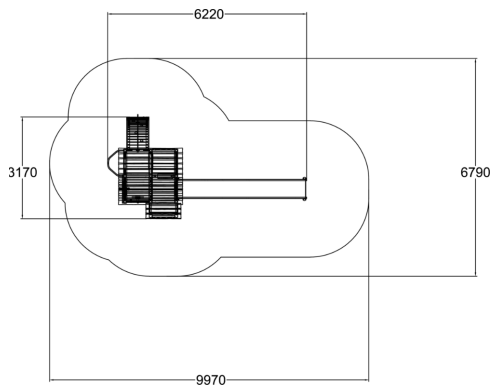

# PLAY HOUSE TOWER (ASTM)

-  Climbing  
3
-  Meeting points  
2
-  Play panels  
3
-  Roofs  
1
-  Slides  
2
-  Towers  
1

|                           |               |
|---------------------------|---------------|
| User age                  | 5-12          |
| Number of users           | 12            |
| Product length, mm        | 3170          |
| Product width, mm         | 6220          |
| Product height, mm        | 4570          |
| Max. free fall height, mm | 1970          |
| Safety info               | ASTM F1487-17 |