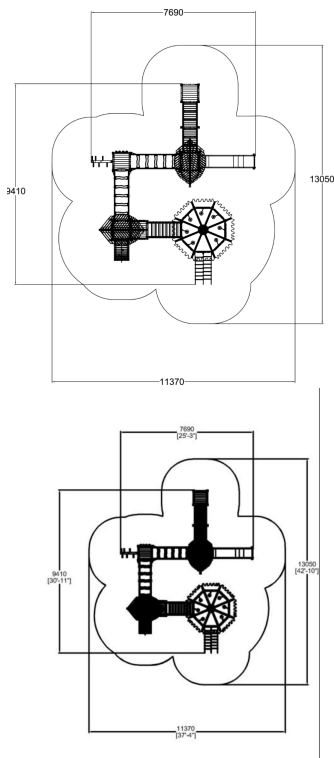

TREE HOUSE TRACK (ASTM)

-  Bridges
2
-  Climbing
5
-  Roofs
3
-  Slides
2

User age	5-12
Number of users	30
Product length, mm	9410
Product width, mm	7690
Product height, mm	5350
Max. free fall height, mm	2570
Safety info	ASTM F1487-17
Ropes	