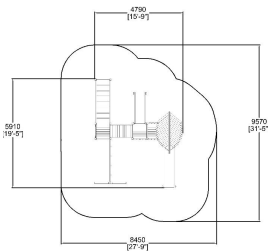

**CLIMBING TOWER (ASTM)**

-  Climbing  
3
-  Exercising  
1
-  Play panels  
2
-  Roofs  
1
-  Slides  
2

User age	5-12
Number of users	19
Product length, mm	5910
Product width, mm	4790
Product height, mm	3820
Max. free fall height, mm	2500
Safety info	ASTM F1487
Ropes	