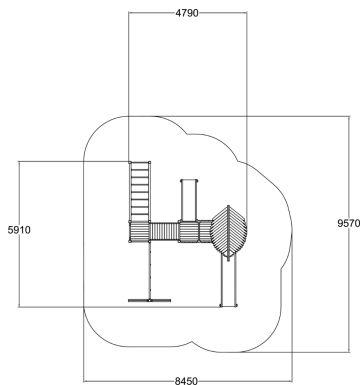

**CLIMBING TOWER (ASTM)**

-  Climbing  
3
-  Exercising  
1
-  Play panels  
2
-  Roofs  
1
-  Slides  
2

User age	5-12
Number of users	19
Product length, mm	5910
Product width, mm	4790
Product height, mm	3820
Max. free fall height, mm	2500
Safety info	ASTM F1487
Ropes	