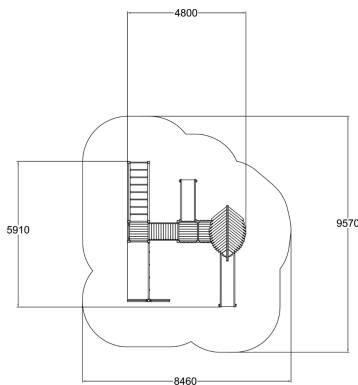

CLIMBING TOWER (ASTM)

-  Climbing
3
-  Exercising
1
-  Play panels
2
-  Roofs
1
-  Slides
2

User age	5-12
Number of users	19
Product length, mm	5910
Product width, mm	4490
Product height, mm	3820
Max. free fall height, mm	2500
Safety info	ASTM F1487-17
Ropes	