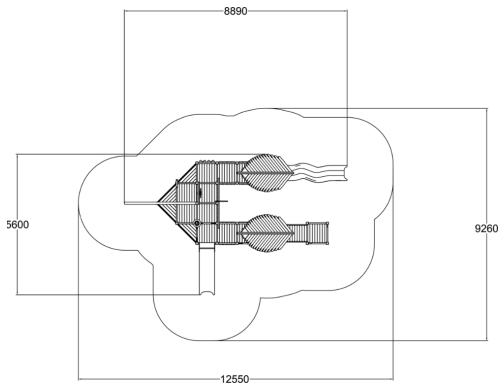

-  Climbing
2
-  Play panels
1
-  Roofs
2
-  Slides
2
-  Towers
1

User age	5-12
Number of users	20
Product length, mm	5600
Product width, mm	8890
Product height, mm	5740
Max. free fall height, mm	2440
Safety info	ASTM F1487-17