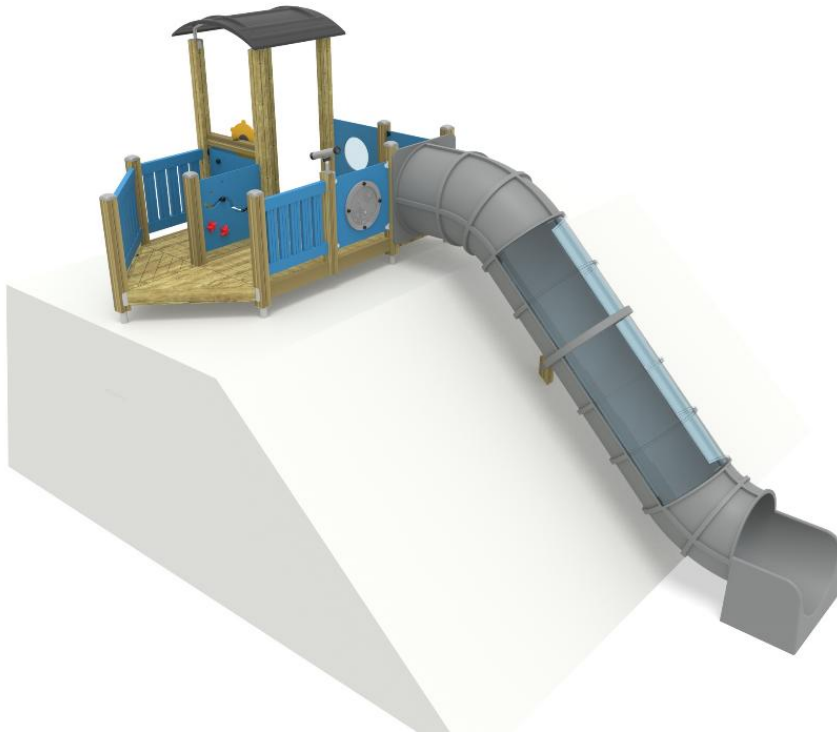

Q41199

## Little ship on hill

Impact area, m <sup>2</sup>	45
Max. free fall height, mm	1000
Safety info	EN 1176-1, 3 TÜV