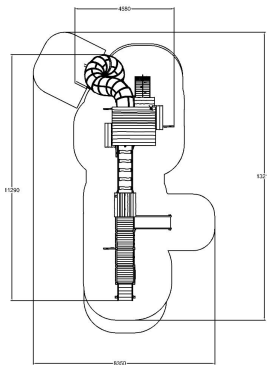

-  Bridges  
1
-  Climbing  
6
-  Play panels  
10
-  Roofs  
2
-  Slides  
2
-  Towers  
8

User age	3+
Number of users	40
Product length, mm	11290
Product width, mm	4580
Product height, mm	6290
Impact area, m <sup>2</sup>	63
Falling space, m <sup>2</sup>	65
Max. free fall height, mm	1470
Safety info	EN 1176-1, 3 TÜV
Ropes	