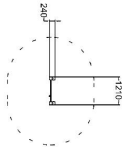

FINGER LADDER AND SERPENTIN

Number of users	2
Product length, mm	1190
Product width, mm	240
Product height, mm	2220
Falling space, m ²	14.6
Safety info	EN 16630, EN 1176-1 TÜV
Installation time (for 1), h	4