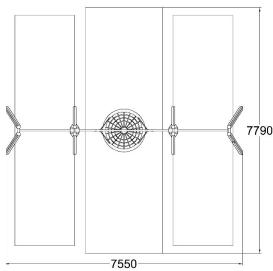

**SWING FOR 2 + NEST LOW**

Number of users	6
Product length, mm	7550
Product width, mm	1530
Product height, mm	2300
Impact area, m <sup>2</sup>	47
Max. free fall height, mm	1200
Safety info	EN 1176-1, 2 TÜV
Installation time (for 1), h	4