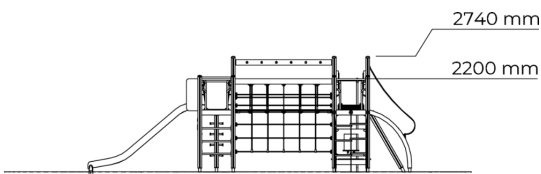

-  Balancing  
4
-  Bridges  
3
-  Climbing  
11
-  Meeting points  
6
-  Play panels  
2
-  Slides  
3
-  Towers  
6

User age	4+
Number of users	40
Product length, mm	9010
Product width, mm	7710
Product height, mm	2740
Impact area, m <sup>2</sup>	96
Falling space, m <sup>2</sup>	101
Max. free fall height, mm	2200
Safety info	EN 1176-1, 3 TÜV
Installation time (for 1), h	40
Ropes	