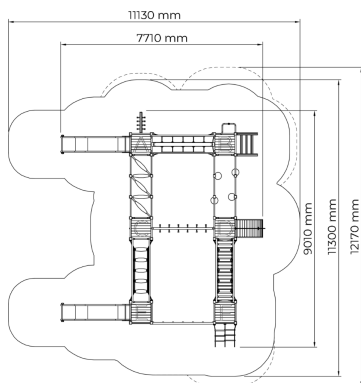

-  Balancing  
4
-  Bridges  
3
-  Climbing  
11
-  Meeting points  
6
-  Play panels  
2
-  Slides  
3
-  Towers  
6

User age	4+
Number of users	40
Product length, mm	9010
Product width, mm	7710
Product height, mm	2740
Impact area, m <sup>2</sup>	96
Falling space, m <sup>2</sup>	101
Max. free fall height, mm	2200
Safety info	EN 1176-1, 3 TÜV
Installation time (for 1), h	40
Ropes	