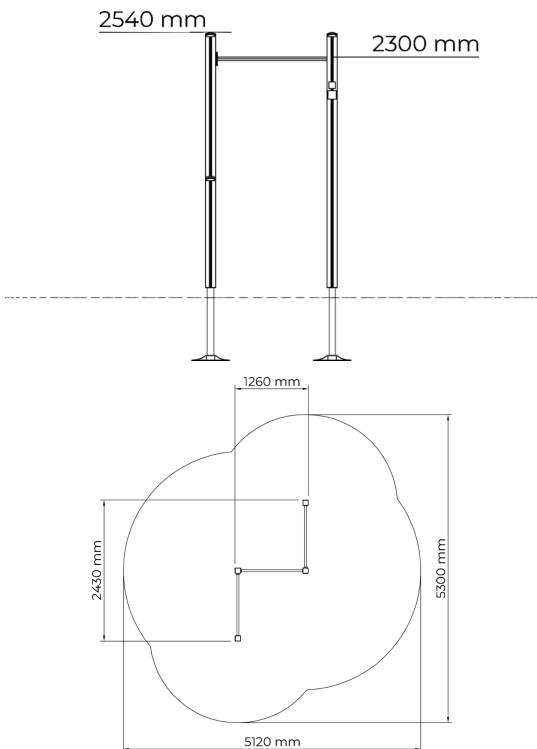

# SANDBOX WITH HPL ROOF

-  Play panels  
5
-  Roofs  
1
-  Sandplay  
1

User age	1+
Product length, mm	5620
Product width, mm	5950
Product height, mm	2760
Falling space, m <sup>2</sup>	64
Max. free fall height, mm	590
Safety info	EN 1176-1 TÜV